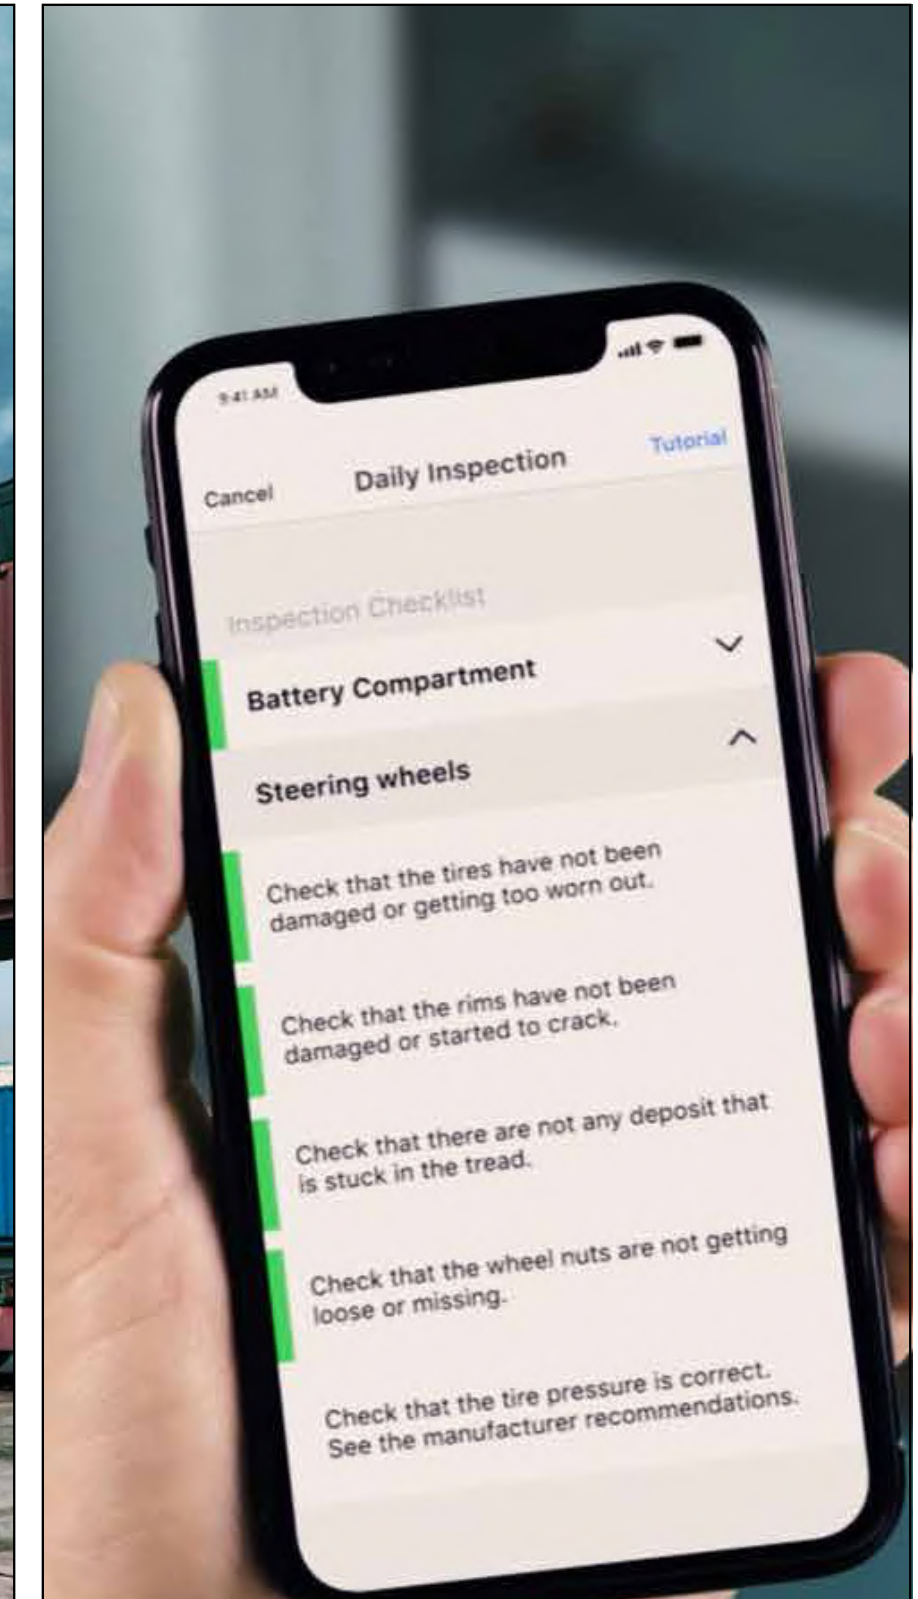

Reach Stackers (Manipuladores de Contentores, Intermodal, Industrial)
Reach Stackers (Container Handling, Intermodal Handling, Barge Container Handling, Industrial Handling)

Soluções Digitais
Digital Solutions