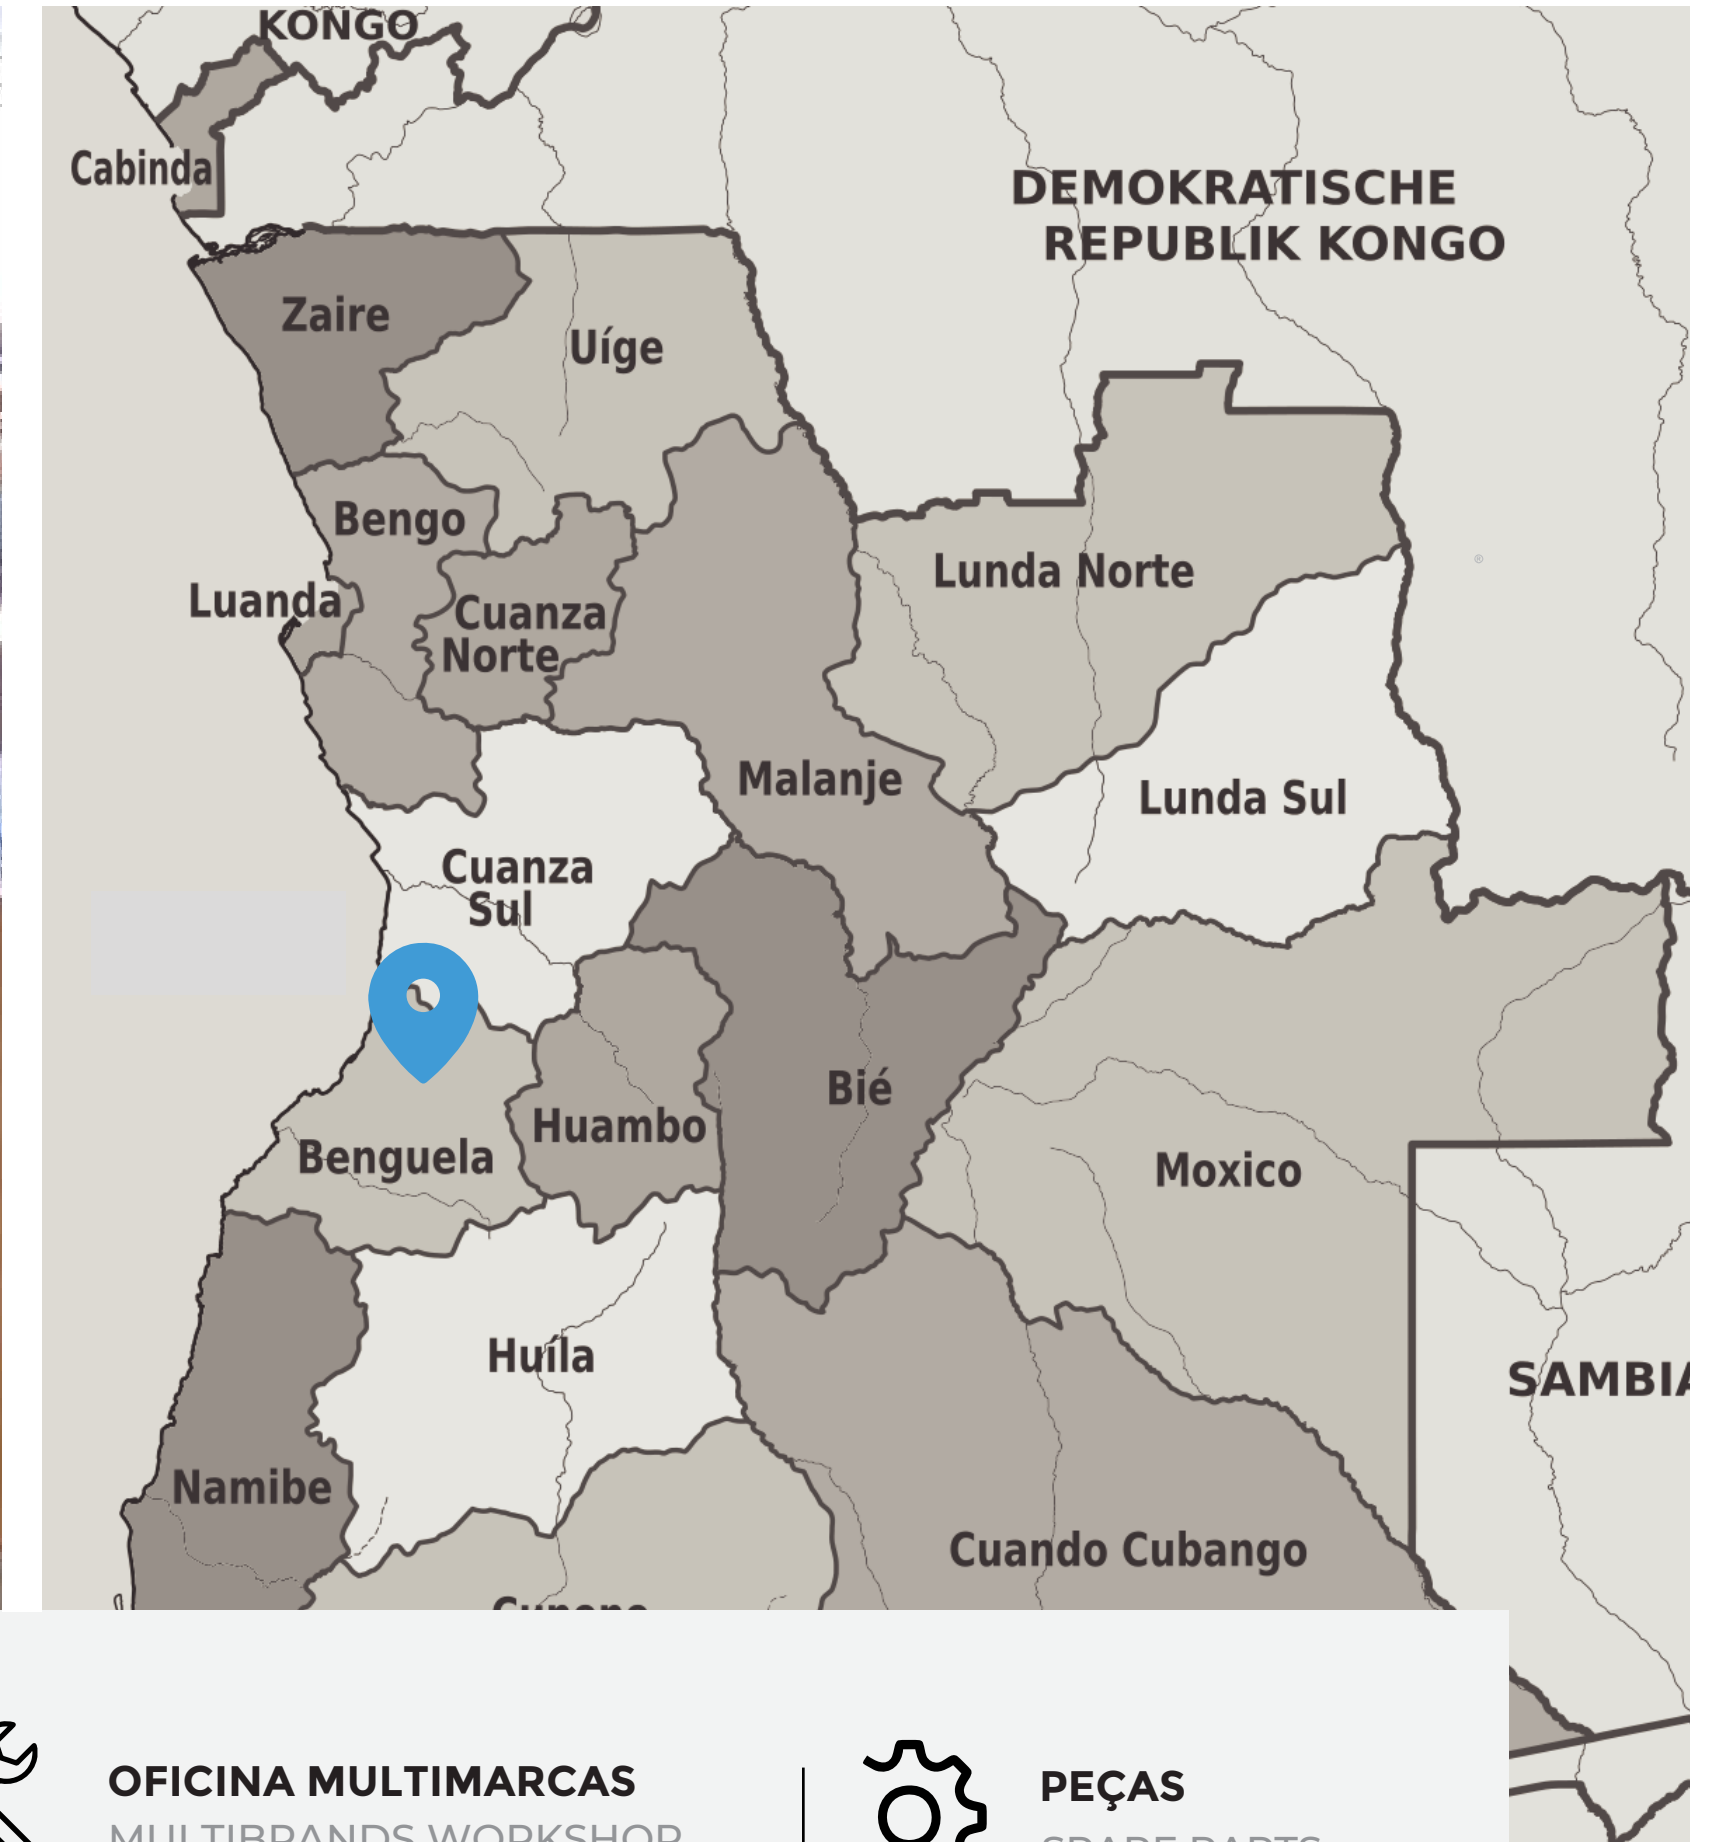

BENGUELA
600 m²

indagro

OFICINA MULTIMARCAS
MULTIBRANDS WORKSHOP

PEÇAS
SPARE PARTS