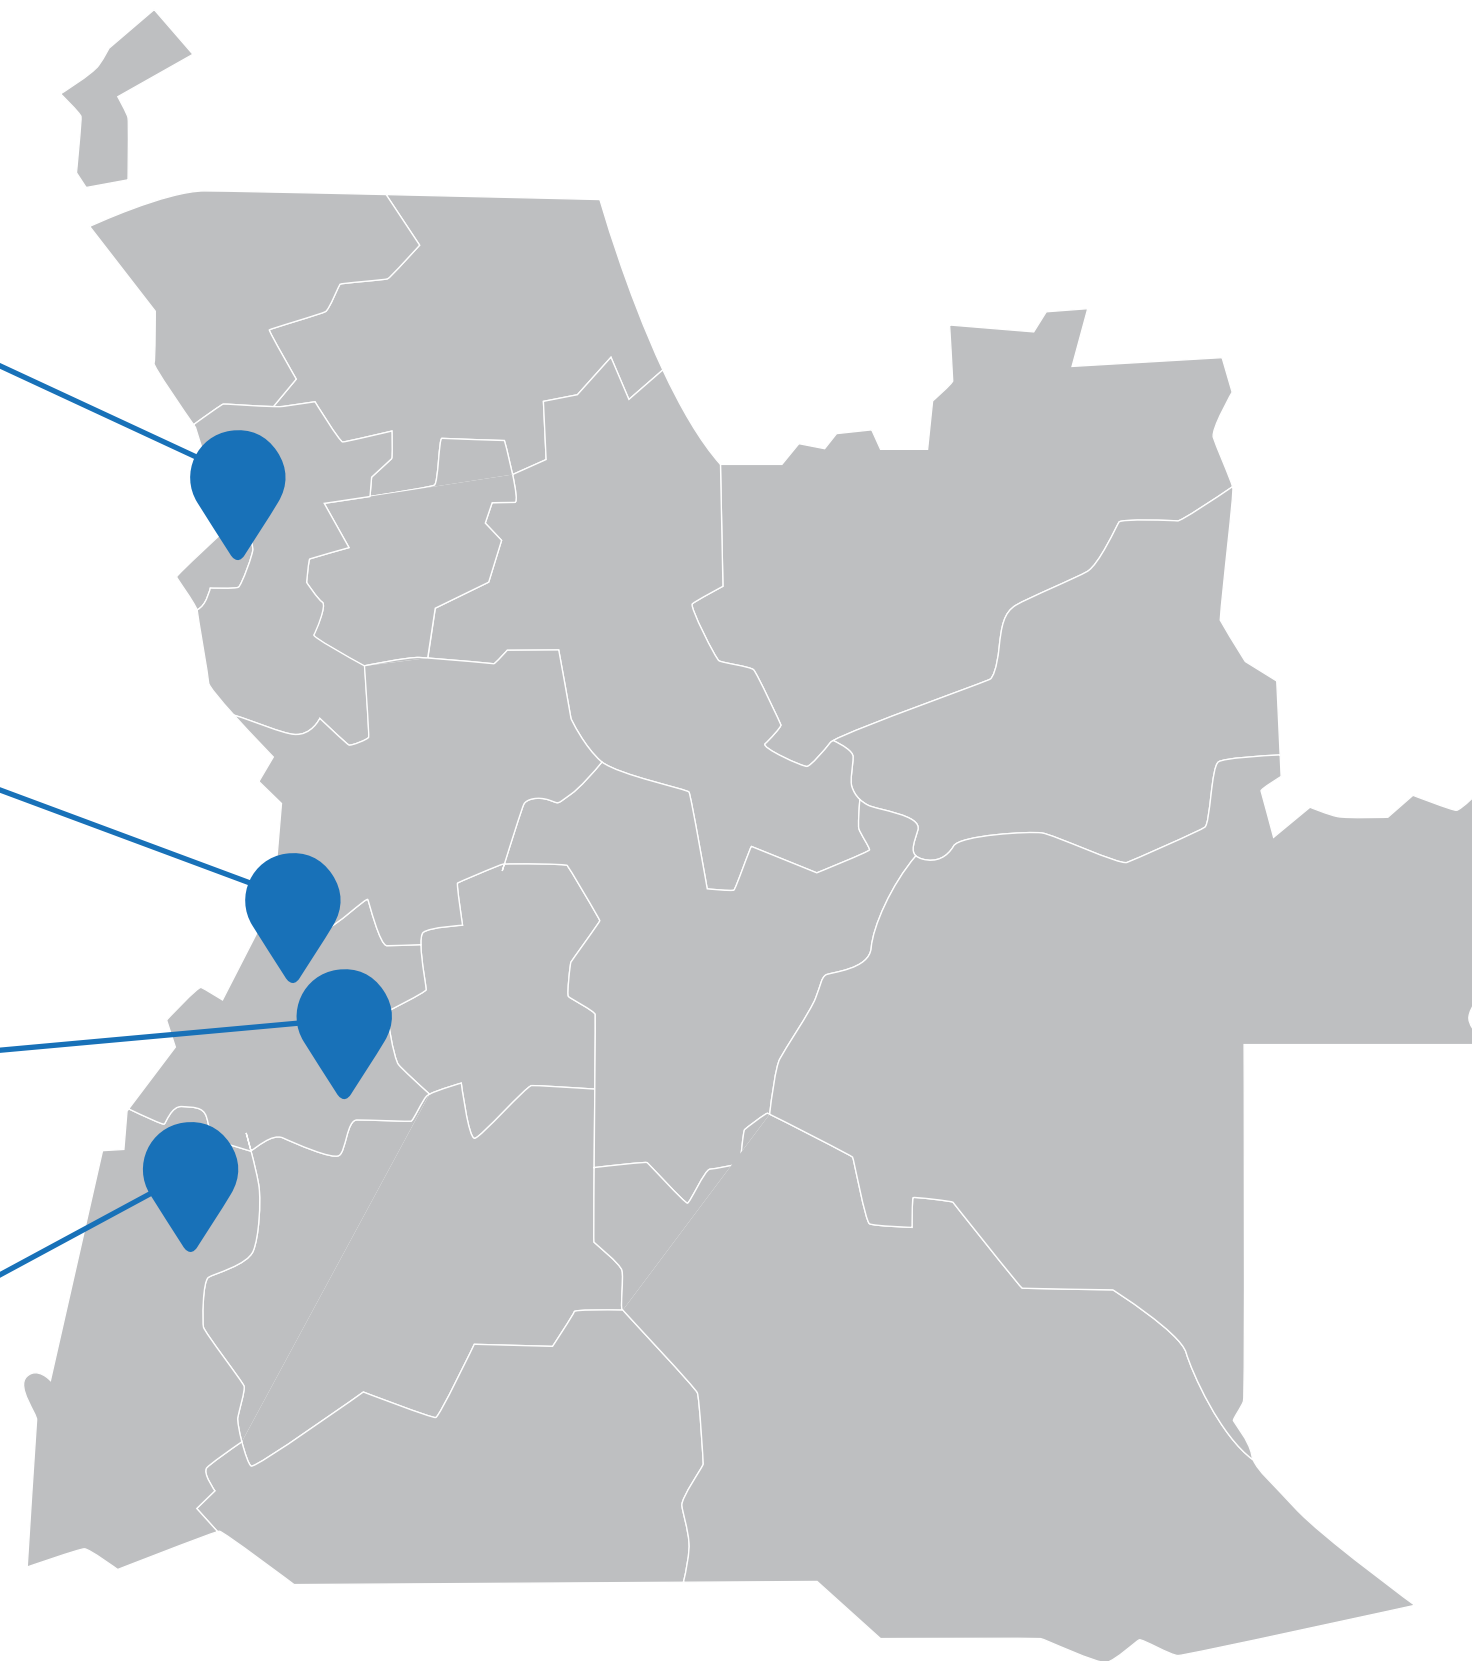

Indagro is the Official Mazda Importer in Angola, with operations in Luanda, Benguela, Lobito and Lubango. Part of the TrevoTech Group since 2023, the company provides complete automotive solutions to companies and institutions — from vehicle sales to maintenance, genuine parts and after-sales service.

 **Venda de Viaturas**
Vehicle Sales

 **Pós-Venda Especializado**
After Sales

 **Oficinas Multimarcas**
Multi-brands Workshops

 **Cobertura Nacional**
National Coverage

Marcas

Brands

📍 LUANDA 📍 LOBITO 📍 BENGUELA 📍 LUBANGO

Em colaboração com a TDA, a Indagro atua como agente regional no Lubango para as marcas:

In collaboration with TDA, Indagro operates as the regional agent in Lubango for the following brands:

📍 LOBITO

Em colaboração com o Grupo Salvador Caetano, a Indagro atua como agente regional no Lobito para as marcas:

Towing Service

Localizações

Locations

LUANDA

STAND
SHOWROOM

OFICINA MULTIMARCAS
MULTIBRANDS WORKSHOP

PEÇAS
SPARE PARTS

LUBANGO